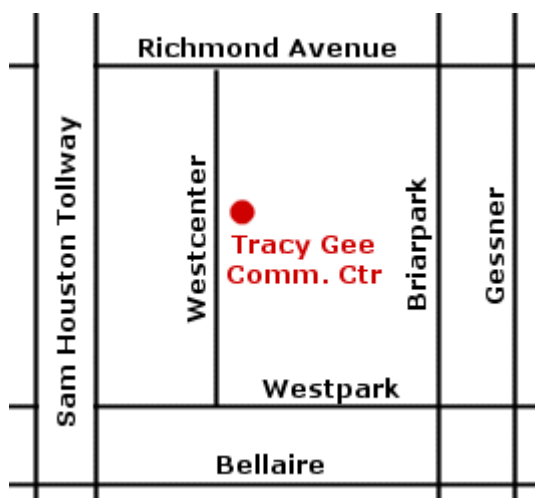

The Map of the Tracy Gee Center